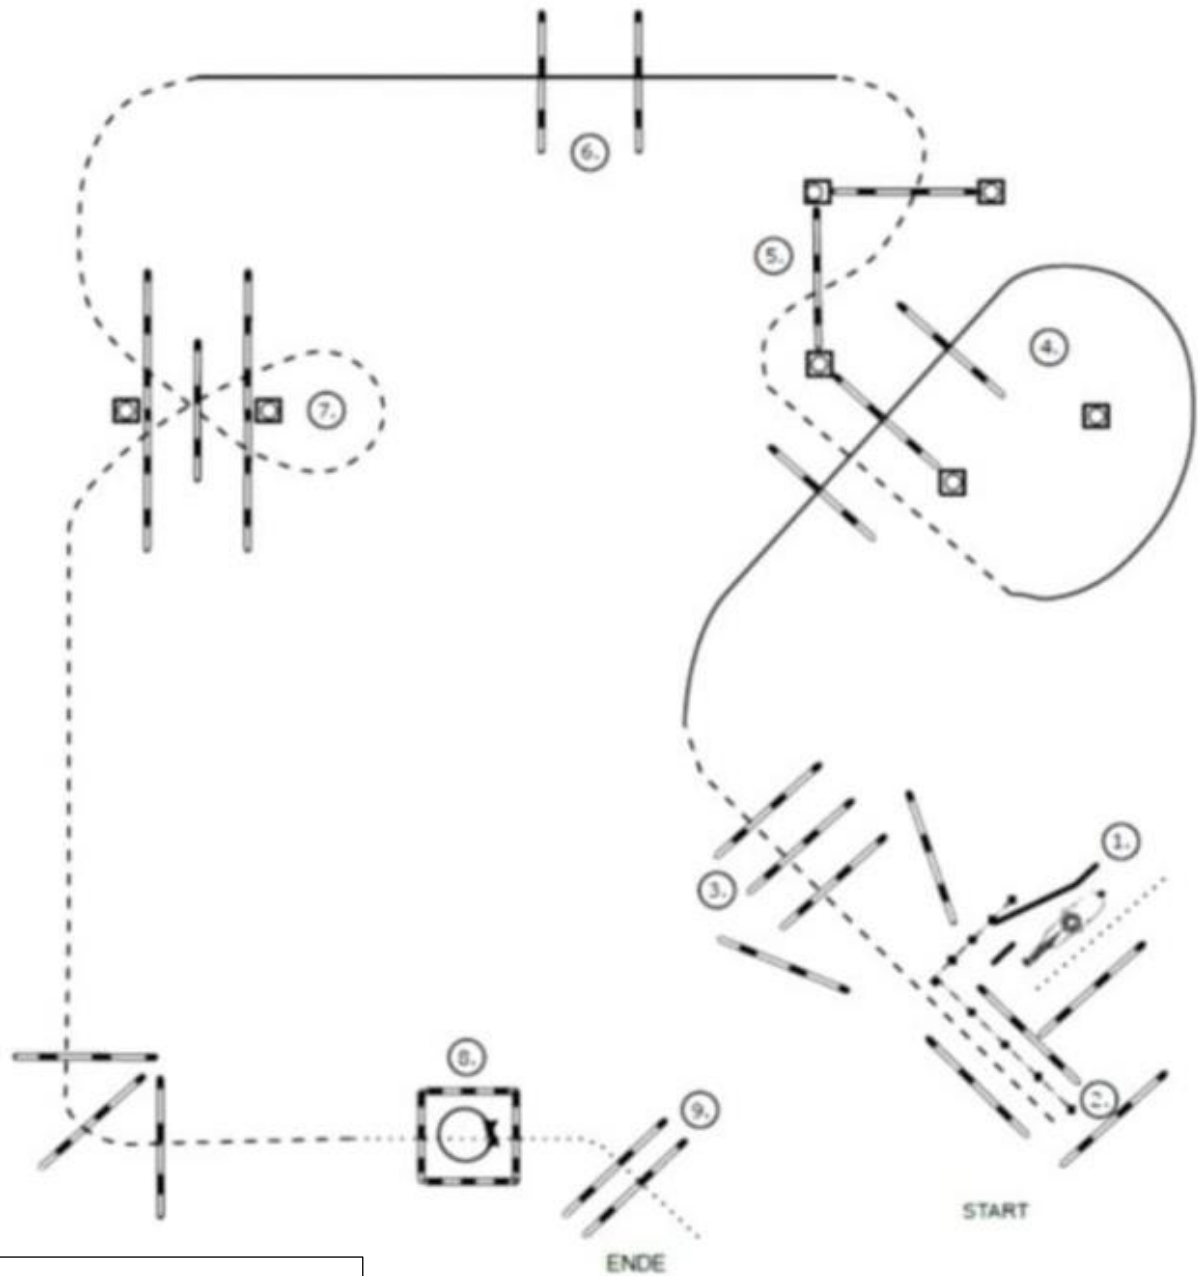

TRAIL HORSE Walk and Trot

1. Walk over
2. Jog over
3. Walk over
4. Walk in the box
5. 450° turn left, walk out
6. Back up, turn left, walk
7. Jog over
8. Walk, stop
9. Ropegate left hand

TRAIL HORSE Youth

1. Jog over
2. Jog over, stop
3. Walk in box
4. 450° turn left, walk out
5. Back up, turn left, walk
6. Lope right, Lope over
7. Jog, Stop
8. Ropegate left hand

TRAIL HORSE Amateur

9. Jog over
10. Lope left, lope over
11. Jog over, stop
12. Walk in the box
13. 450° turn left, walk out
14. Back up, turn left, walk
15. Lope right, Lope over
16. Jog, Stop
17. Ropegate left hand

TRAILHORSE Open

1. Walk, Tor
2. Back up
3. Jog over
4. Right lope, Lope over
5. Jog over
6. Left lope, Lope over
7. Jog over
8. Walk in, 360° (right or left), Walk out
9. Walk over

- Walk
- Jog
- Lope
- ←- - - - Backup
- m ——— Sidepass
- X — Lead Change