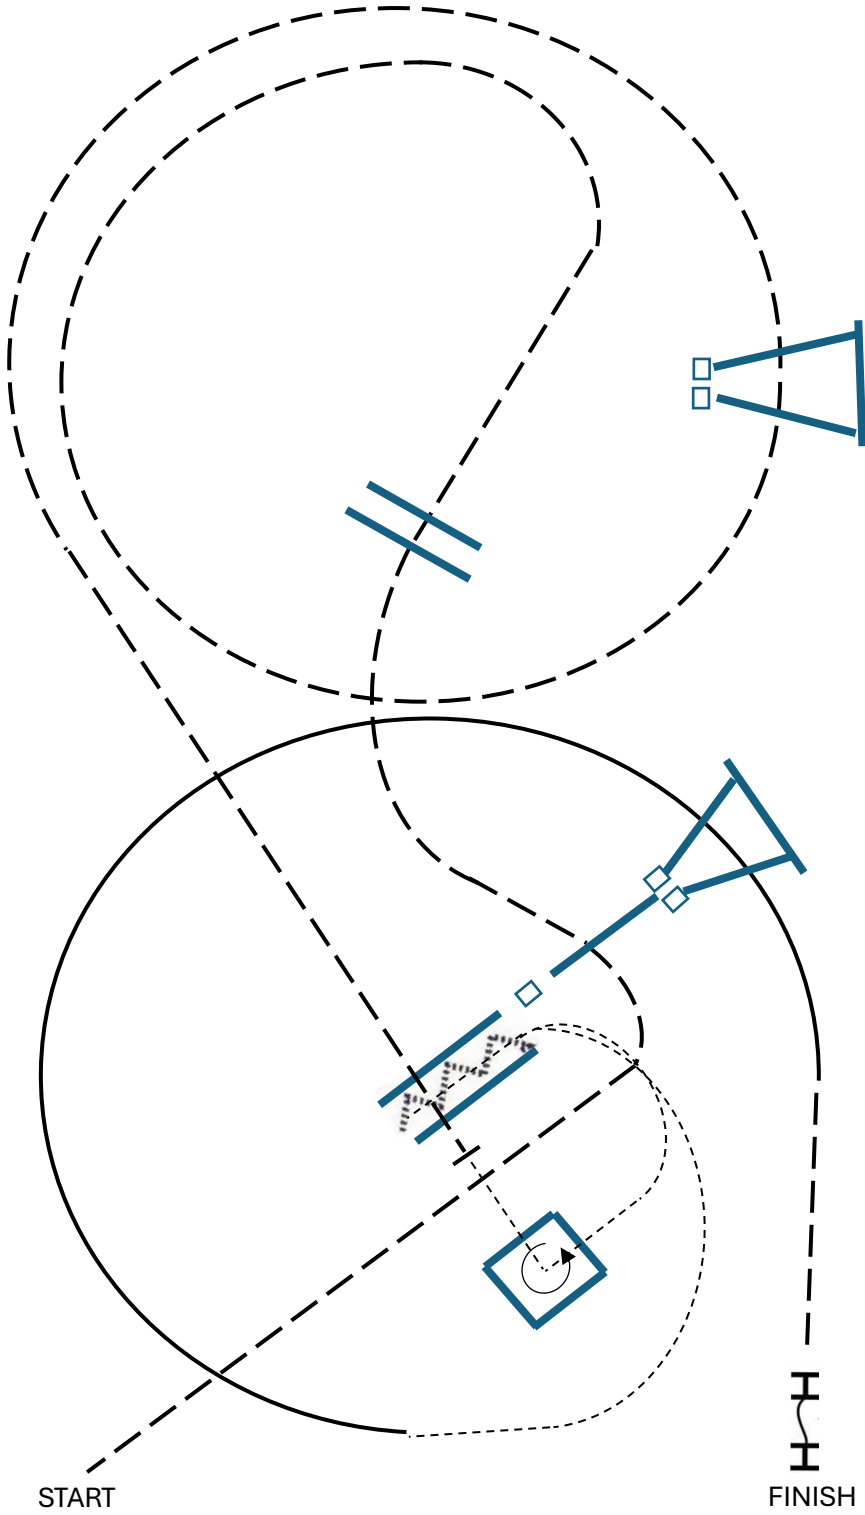

TRAIL HORSE Walk and Trot

1. Walk over
2. Jog over
3. Walk over
4. Walk in the box
5. 450° turn left, walk out
6. Back up, turn left, walk
7. Jog over
8. Walk, stop
9. Ropegate left hand

TRAIL HORSE Youth

1. Jog over
2. Jog over, stop
3. Walk in box
4. 450° turn left, walk out
5. Back up, turn left, walk
6. Lope right, Lope over
7. Jog, Stop
8. Ropegate left hand

TRAIL HORSE Amateur

9. Jog over
10. Lope left, lope over
11. Jog over, stop
12. Walk in the box
13. 450° turn left, walk out
14. Back up, turn left, walk
15. Lope right, Lope over
16. Jog, Stop
17. Ropegate left hand

TRAILHORSE Open

1. Walk, Tor
2. Back up
3. Jog over
4. Right lope, Lope over
5. Jog over
6. Left lope, Lope over
7. Jog over
8. Walk in, 360° (right or left), Walk out
9. Walk over

- Walk
- Jog
- Lope
- ←- - - - Backup
- m ——— Sidepass
- X — Lead Change