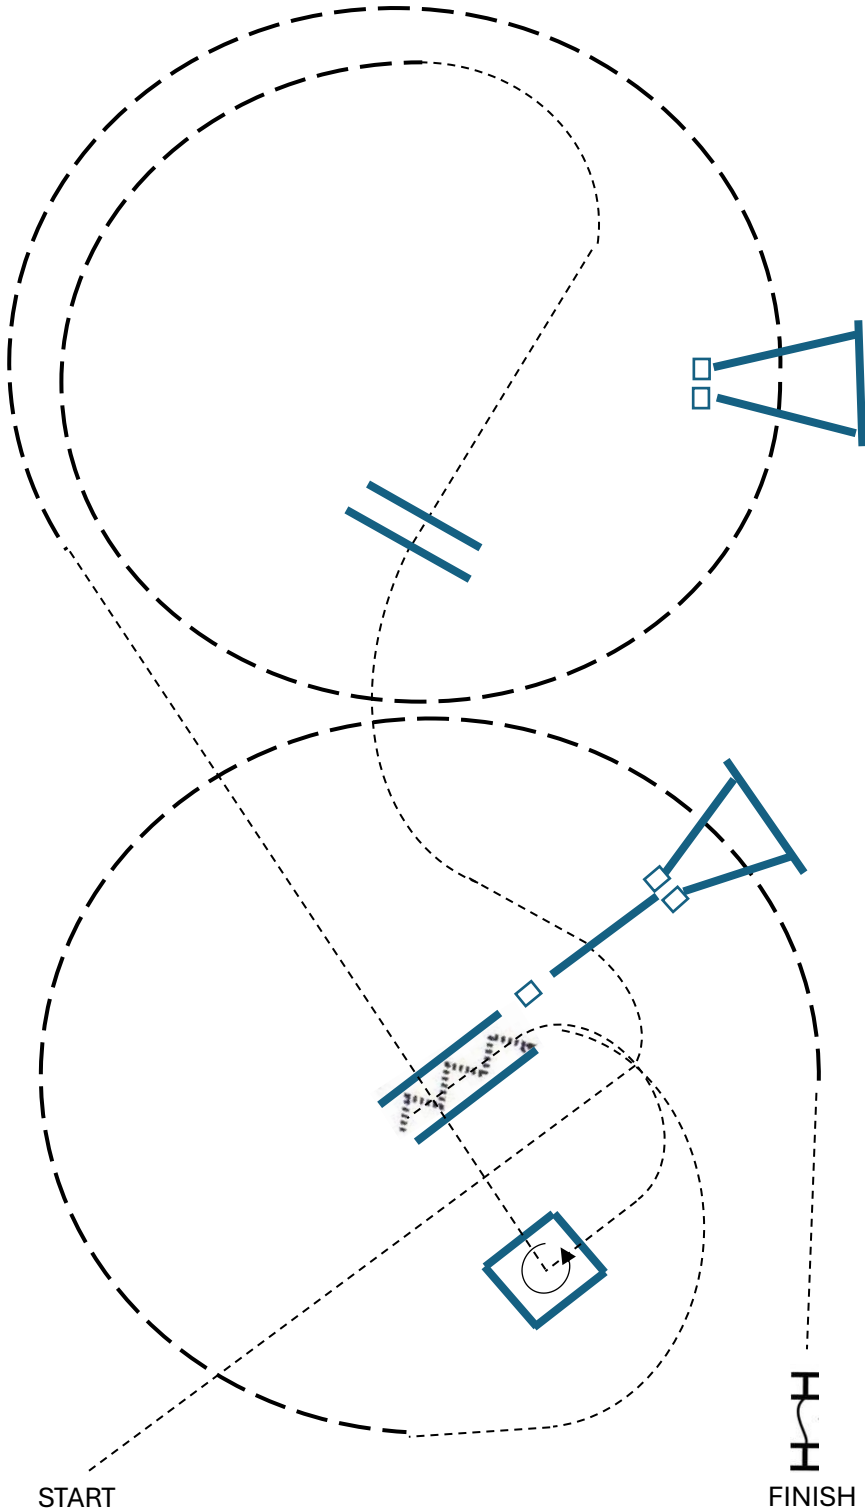

TRAIL HORSE Walk and Trot

1. Walk over
2. Jog over
3. Walk over
4. Walk in the box
5. 450° turn left, walk out
6. Back up, turn left, walk
7. Jog over
8. Walk, stop
9. Ropegate left hand

TRAIL HORSE Youth

1. Jog over
2. Jog over, stop
3. Walk in box
4. 450° turn left, walk out
5. Back up, turn left, walk
6. Lope right, Lope over
7. Jog, Stop
8. Ropegate left hand

TRAIL HORSE Amateur

9. Jog over
10. Lope left, lope over
11. Jog over, stop
12. Walk in the box
13. 450° turn left, walk out
14. Back up, turn left, walk
15. Lope right, Lope over
16. Jog, Stop
17. Ropegate left hand

TRAILHORSE Open

1. Walk, Tor
2. Back up
3. Jog over
4. Right lope, Lope over
5. Jog over
6. Left lope, Lope over
7. Jog over
8. Walk in, 360° (right or left), Walk out
9. Walk over

- Walk
- Jog
- Lope
- ←- - - - Backup
- m ——— Sidepass
- X — Lead Change