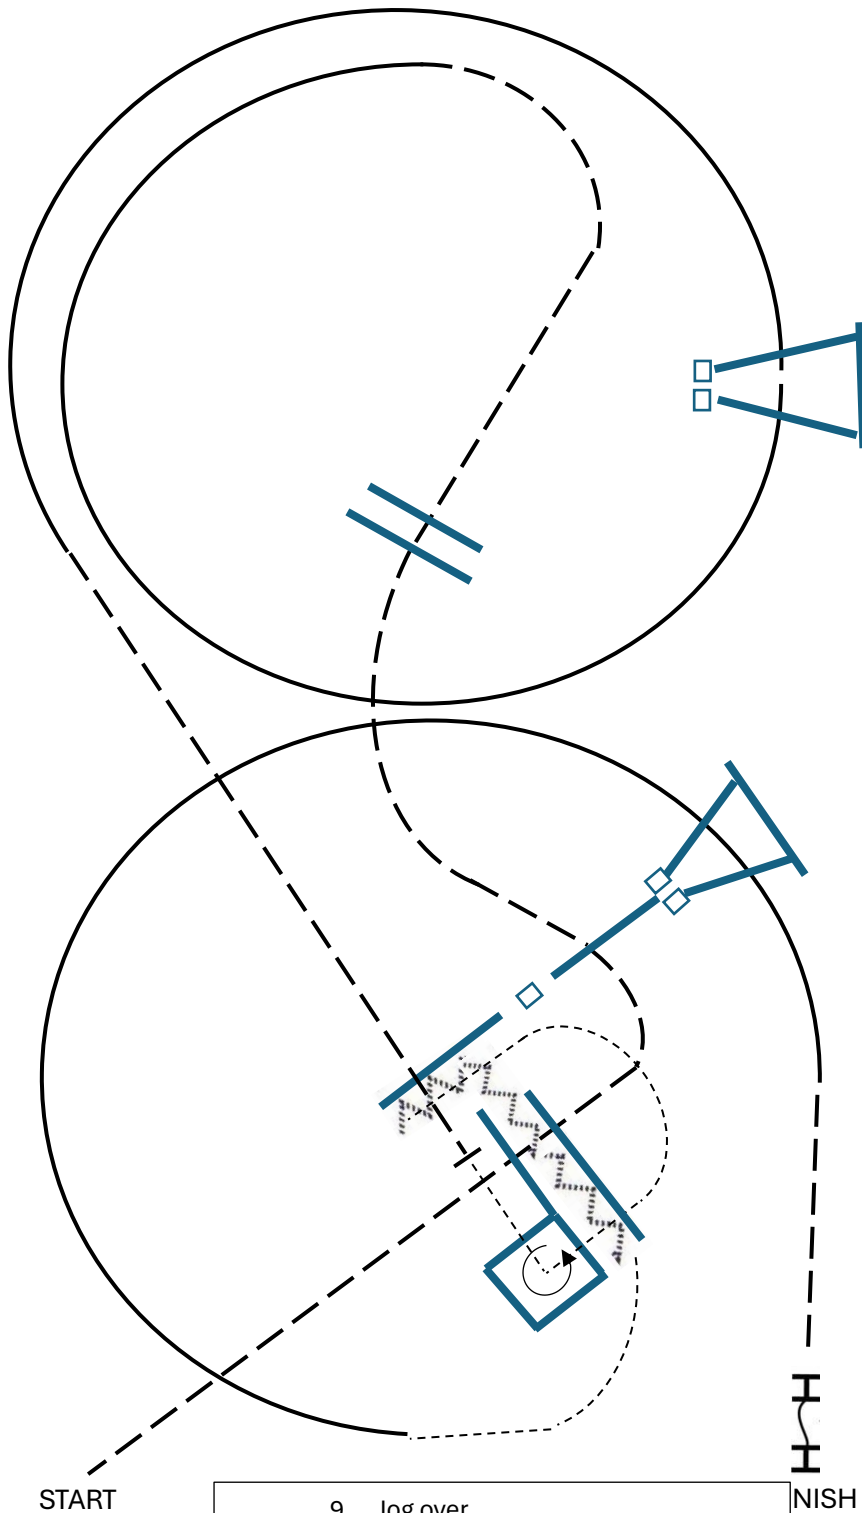

TRAIL HORSE Walk and Trot

1. Walk over
2. Jog over
3. Walk over
4. Walk in the box
5. 450° turn left, walk out
6. Back up, turn left, walk
7. Jog over
8. Walk, stop
9. Ropegate left hand

TRAIL HORSE Youth

1. Jog over
2. Jog over, stop
3. Walk in box
4. 450° turn left, walk out
5. Back up, turn left, walk
6. Lope right, Lope over
7. Jog, Stop
8. Ropegate left hand

TRAIL HORSE Amateur

9. Jog over
10. Lope left, lope over
11. Jog over, stop
12. Walk in the box
13. 450° turn left, walk out
14. Back up, turn left, walk
15. Lope right, Lope over
16. Jog, Stop
17. Ropegate left hand

TRAILHORSE Open

1. Walk, Tor
2. Back up
3. Jog over
4. Right lope, Lope over
5. Jog over
6. Left lope, Lope over
7. Jog over
8. Walk in, 360° (right or left), Walk out
9. Walk over

- Walk
- Jog
- Lope
- ←- - - - Backup
- m ——— Sidepass
- X — Lead Change