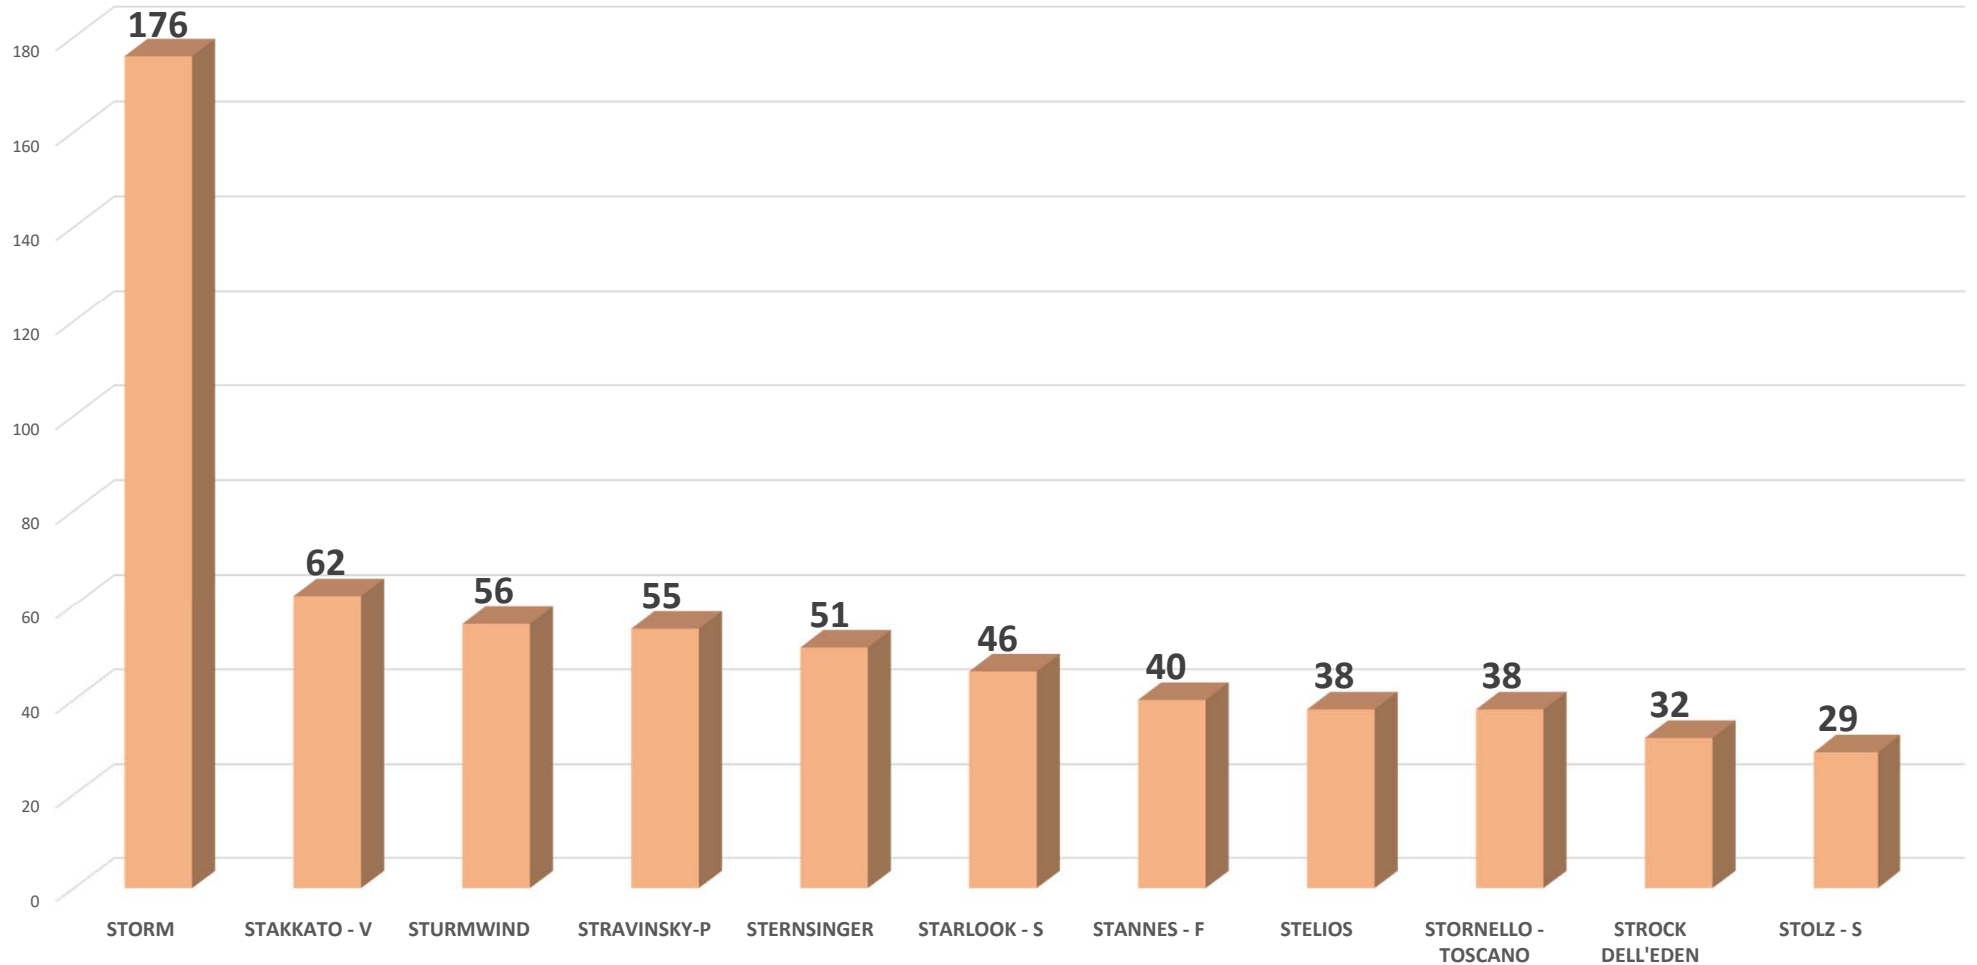

FIGLI DEGLI STALLONI LINEA "ST" DAL 2007 AL 2021

STALLONE	2007	2008	2009	2010	2011	2012	2013	2014	2015	2016	2017	2018	2019	2020	2021	TOTALE	L.SANGUE
STORM	0	0	0	0	0	33	39	19	15	19	17	19	5	3	7	176	ST
STAKKATO - V	0	0	0	0	0	0	0	0	0	0	0	1	16	34	11	62	ST
STURMWIND	0	0	0	0	0	0	0	0	0	0	0	0	24	19	13	56	ST
STRAVINSKY-P	0	0	0	0	0	0	0	13	7	4	10	1	0	8	12	55	ST
STERNSINGER (2005)	0	0	5	26	12	8	0	0	0	0	0	0	0	0	0	51	ST
STARLOOK - S	0	0	0	0	0	0	0	0	7	8	3	8	7	8	5	46	ST
STANNES - F	3	15	1	2	2	0	7	4	2	4	0	0	0	0	0	40	ST
STELIOS	0	0	0	0	0	0	0	0	0	0	0	0	0	17	21	38	ST
STORNELLO - TOSCANO	0	0	0	0	0	0	0	0	0	0	6	8	1	11	12	38	ST
STROCK DELL'EDEN	0	0	0	0	0	0	0	0	0	7	13	3	3	3	3	32	ST
STOLZ - S	0	0	0	0	0	0	0	0	0	4	3	16	6	0	0	29	ST